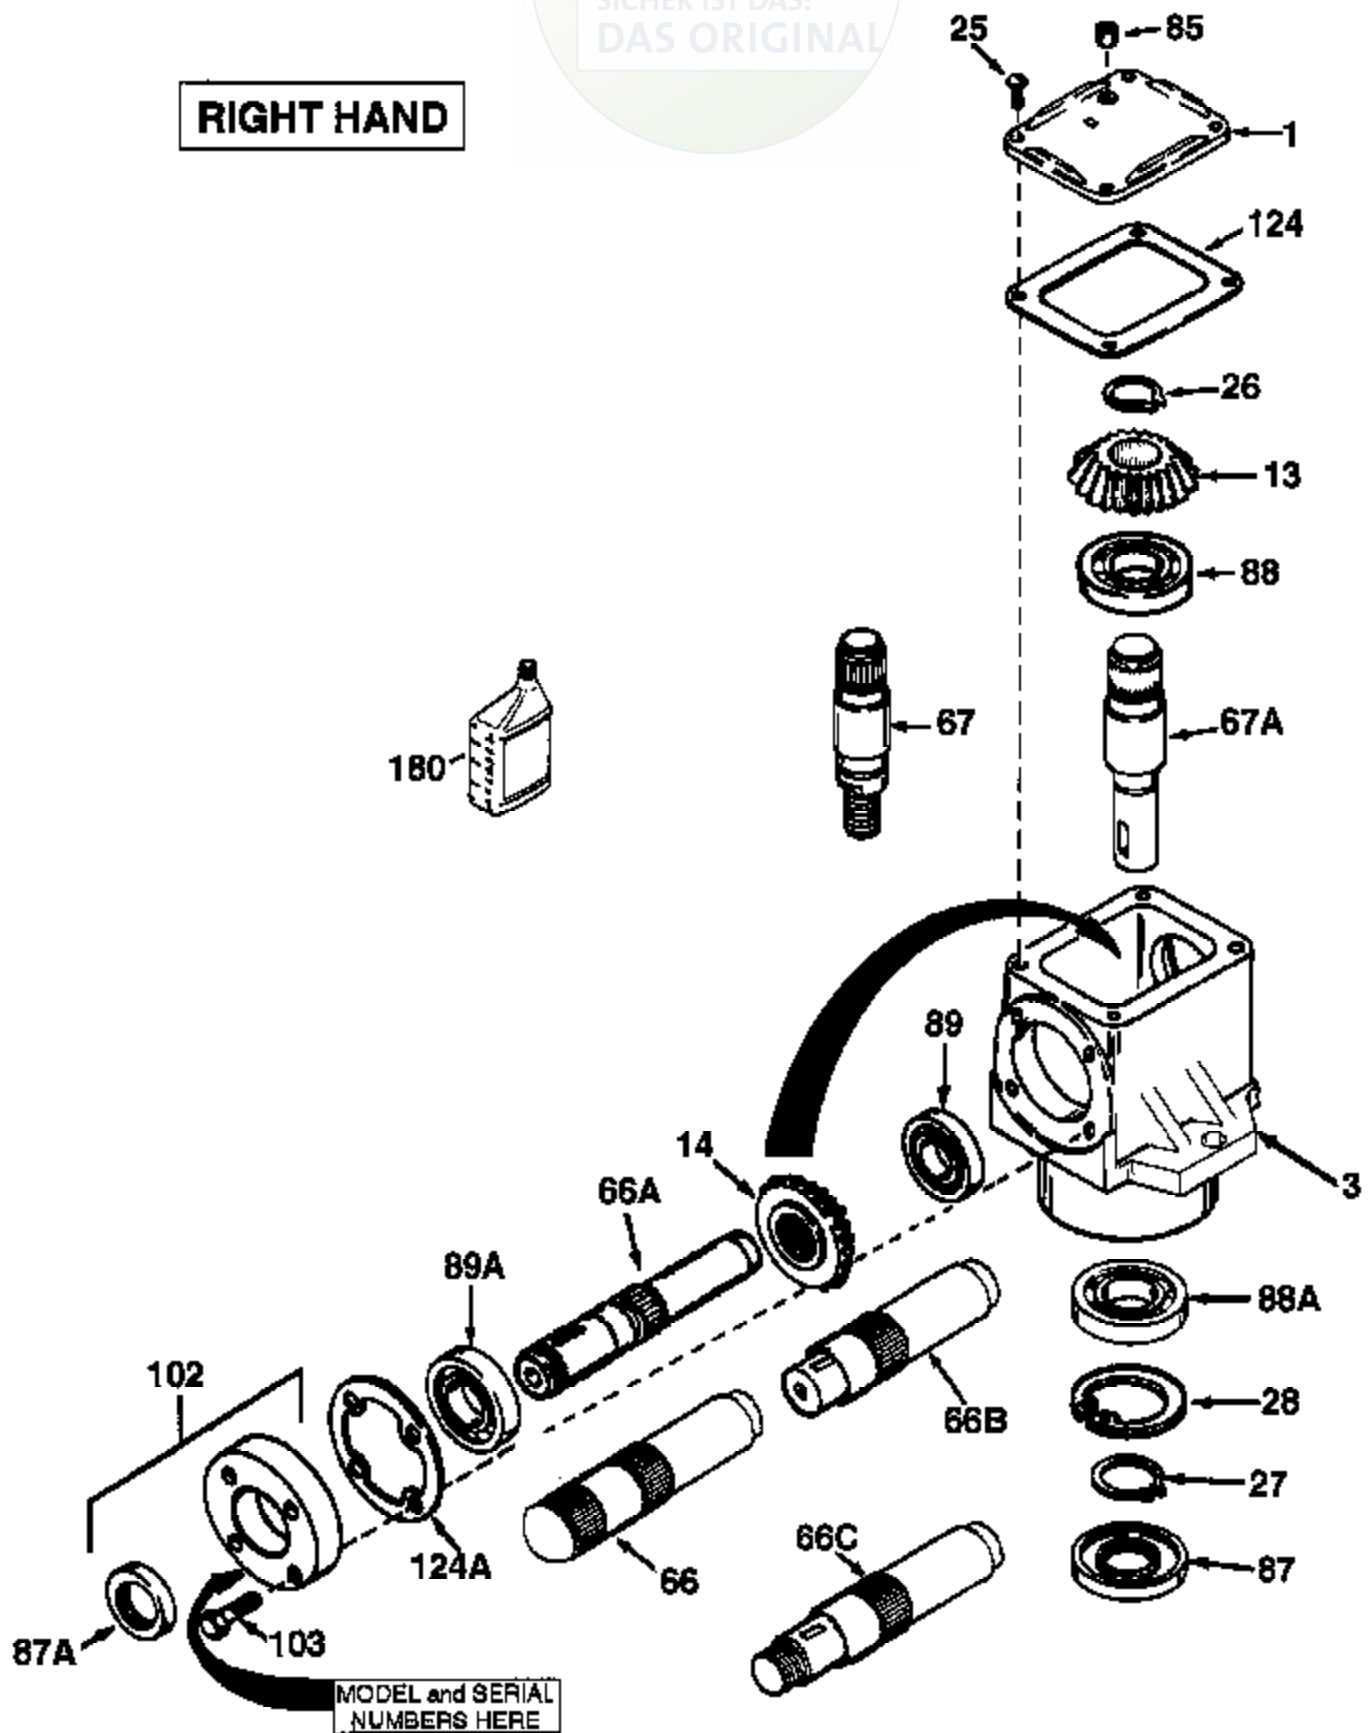

# JOIST

SICHER IST DAS:  
DAS ORIGINAL

**RIGHT HAND**

Ref #	Part Number	Qty	Description
	794376		Right Hand Head Assembly (Incl. 1 thr u 124A)
1	772067		Cover
3	770026A		Right Angle Drive Housing
13	778101A		Miter Gear (17 teeth) (7/8" ID)
14	778101A		Miter Gear (17 teeth) (7/8"ID)
25	792025		Screw, 10-24 x 1/2"
26	788018		Retainer Ring
27	788019		Retainer Ring
28	792119		Snap Ring
66A	776247		Input Shaft (5-23/32" long)
67A	776060A		Output Shaft (4-17/32" long)
85	792039		Pipe Plug, 1/8-27 (countersunk headle ss)
87A	788031	1000-1000-008	Oil Seal
87	788029	Peerless	Oil Seal
88A	780034		Ball Bearing
88	780034		Ball Bearing
89	780024		Ball Bearing
102	786029		Retainer Cap & Seal (Incl. 87A & 103)
103	792026		Screw, 1/4-20 x 7/8"
124A	788030B		Cap Gasket
124	788028		Cover Gasket
180	730229A		Gear Oil 80W90